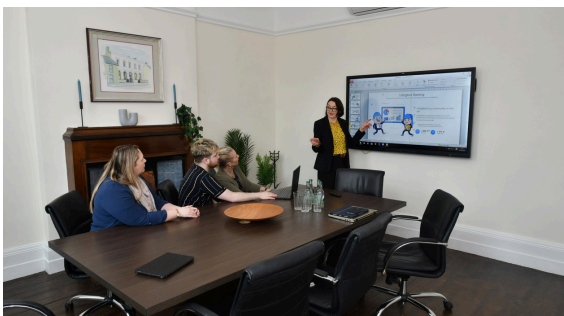

EXIT 4 URLINGFORD

REMOTE WORKING HUB

Welcome

Exit 4 Urlingford is strategically located just off the M8 Dublin - Cork corridor, providing serviced office, desk and conferencing space. Situated in a former bank, Exit 4 Urlingford boasts an excellent environment for working and collaboration. Flexible plans are available to meet the needs of all prospective clients.

CONFERENCING

Exit 4 Urlingford is equipped with a versatile conference room with state of the art display screen equipment. In the coming months we will be opening our satellite conference facility capable of holding larger groups.

SERVICED OFFICES & DESKS

Hot desking is available in our open plan office space for use on a daily basis or as part of one of our plans. Dedicated desks are also available for those seeking a more permanent location.